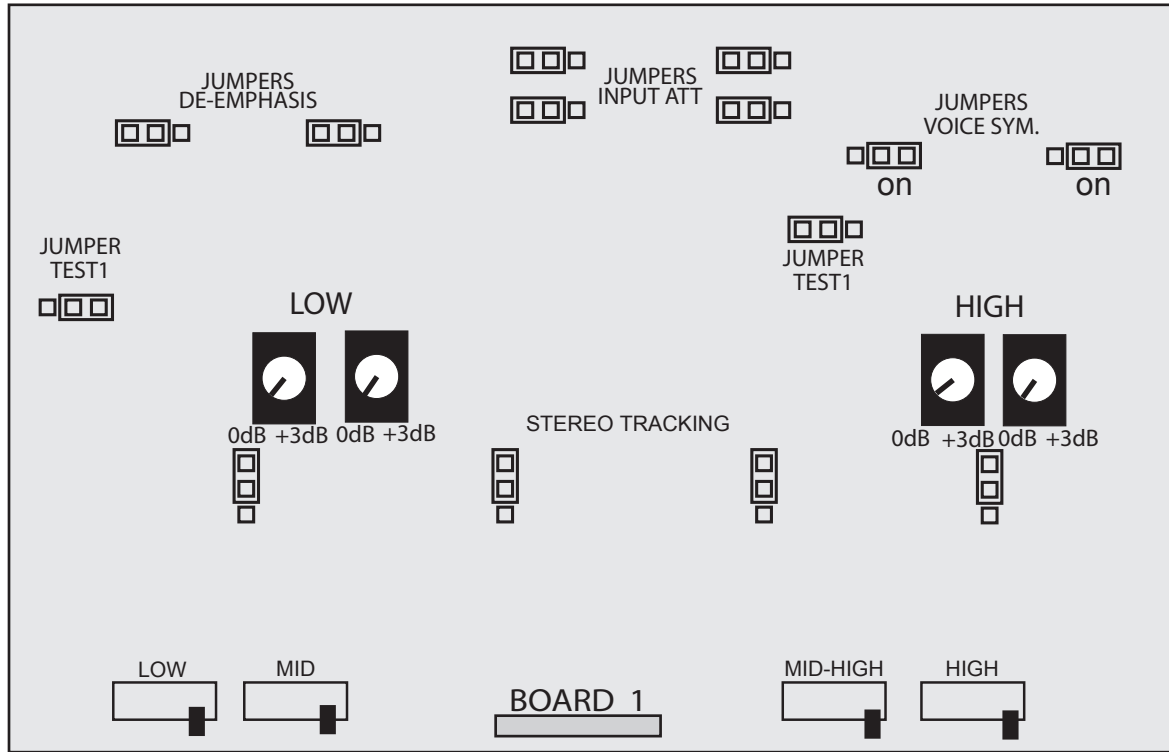

JUMPERS DE-EMPHASIS

 NORMAL FLAT

JUMPERS INPUT ATT.

 +4 dB -10 dB

JUMPERS VOICE SYM.

 ON

MULTIBAND CLIPPING

 NORMAL (ON)

 NORMAL JUMPER TEST1

 OFF  STEREO TRACKING
 ON

FUSE

POWER SUPPLY
 FUSE
 1A/250V FAST BLOW

FUSE

DENSITY SWITCHES

 FAST

 MEDIUM

 SLOW

GATE

 0dB -45dB

JUMPER SETTINGS
 1401FM-M2

TEST JUMPER SHOULD NOT BE CHANGED FOR NORMAL OPERATION